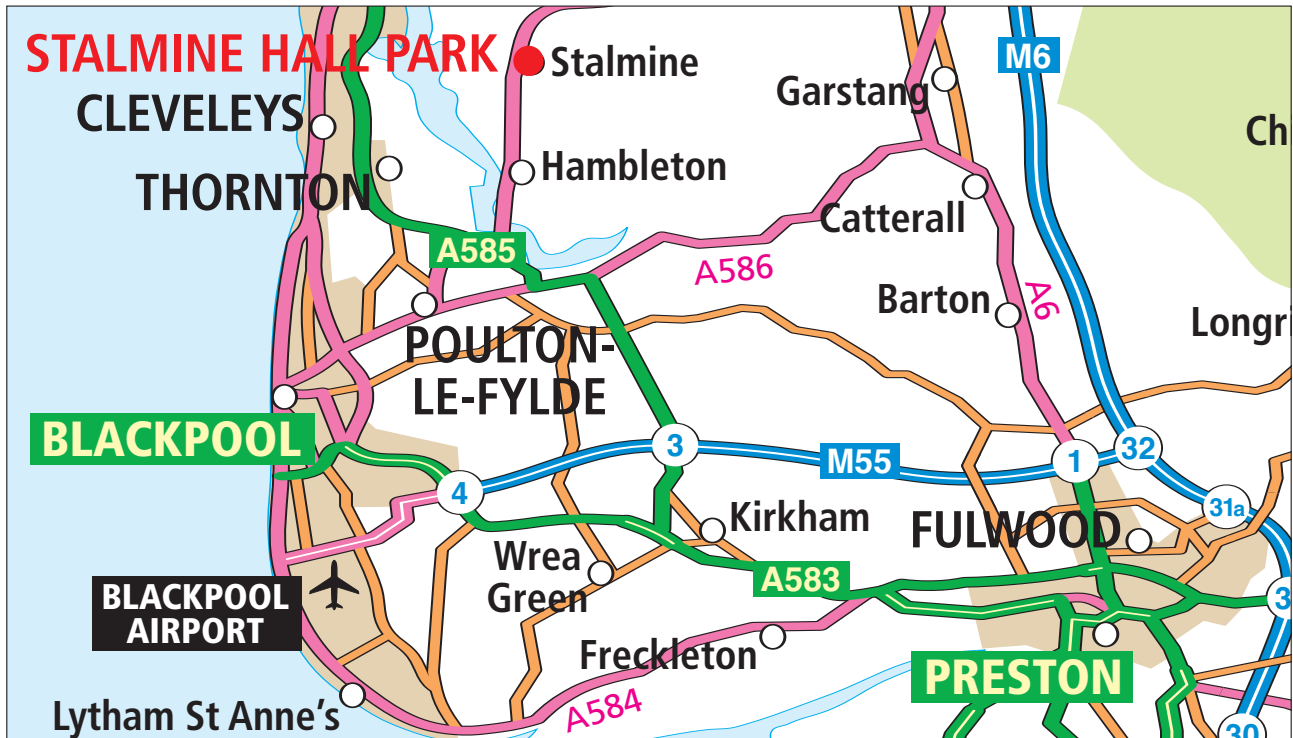

STALMINE HALL PARK

RESIDENTIAL PARK HOME ESTATE

Hall Gate Lane, Stalmine, Poulton - Le -Fylde, Lancashire FY6 0LD.

Directions from the M6 motorway to Stalmine Hall Park Residential Park

- Leave M6 at junction 32 (signposted Blackpool).
- Join the M55 (signposted M55 Blackpool, Fleetwood).
- Leave the M55 at junction 3 (signposted Kirkham, Fleetwood).
- At roundabout take the 3rd exit onto Fleetwood Road - A585 (signposted Fleetwood).
- Continue forward onto Fleetwood Road - A585. Entering Esprick.
- At traffic signals turn left A585 (signposted Blackpool).
- At traffic lights turn right on to Mains Lane (A585).
- At traffic signals turn right onto Shard Road - A588 (signposted Lancaster).
- At roundabout take the 1st exit onto Shard Lane - A588.
- Continue on the A588 through Hambleton then on entering Stalmine.
- Stalmine Hall Residential Park can be found after a short distance on the right hand side by Seven Star public house.