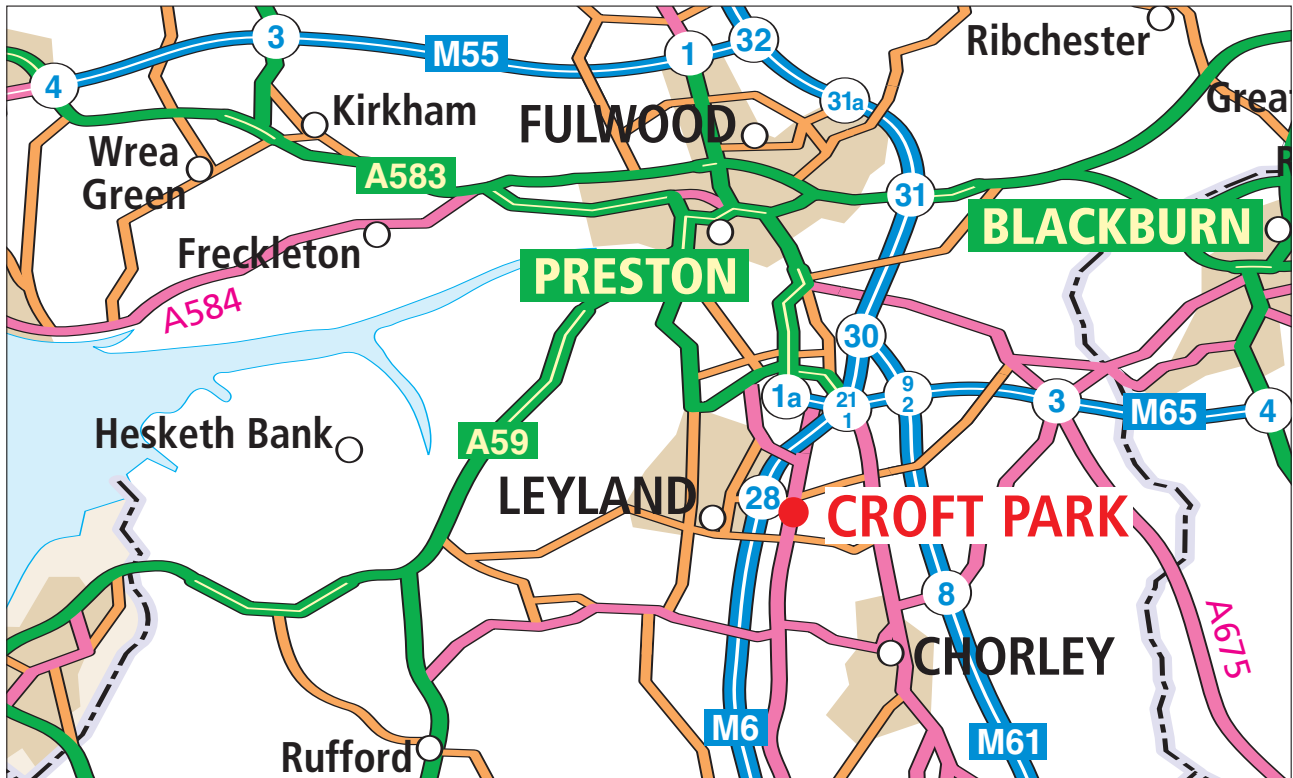

CROFT PARK

RESIDENTIAL PARK HOME ESTATE

Wigan Road, Leyland, Lancashire PR25 5UF.

Directions from the M6 motorway to Croft Park Residential Park

- Leave M6 at junction 28 signposted Leyland.
- Turn onto Leyland Way signposted Chorley (B5256).
- On entering Leyland, continue forward.
- At 'The Hayrick' PH turn right on to Wigan Road - A49 (signposted Euxton).
- Forward for 1/4 mile.
- Croft Park entrance can be found on the right hand side.